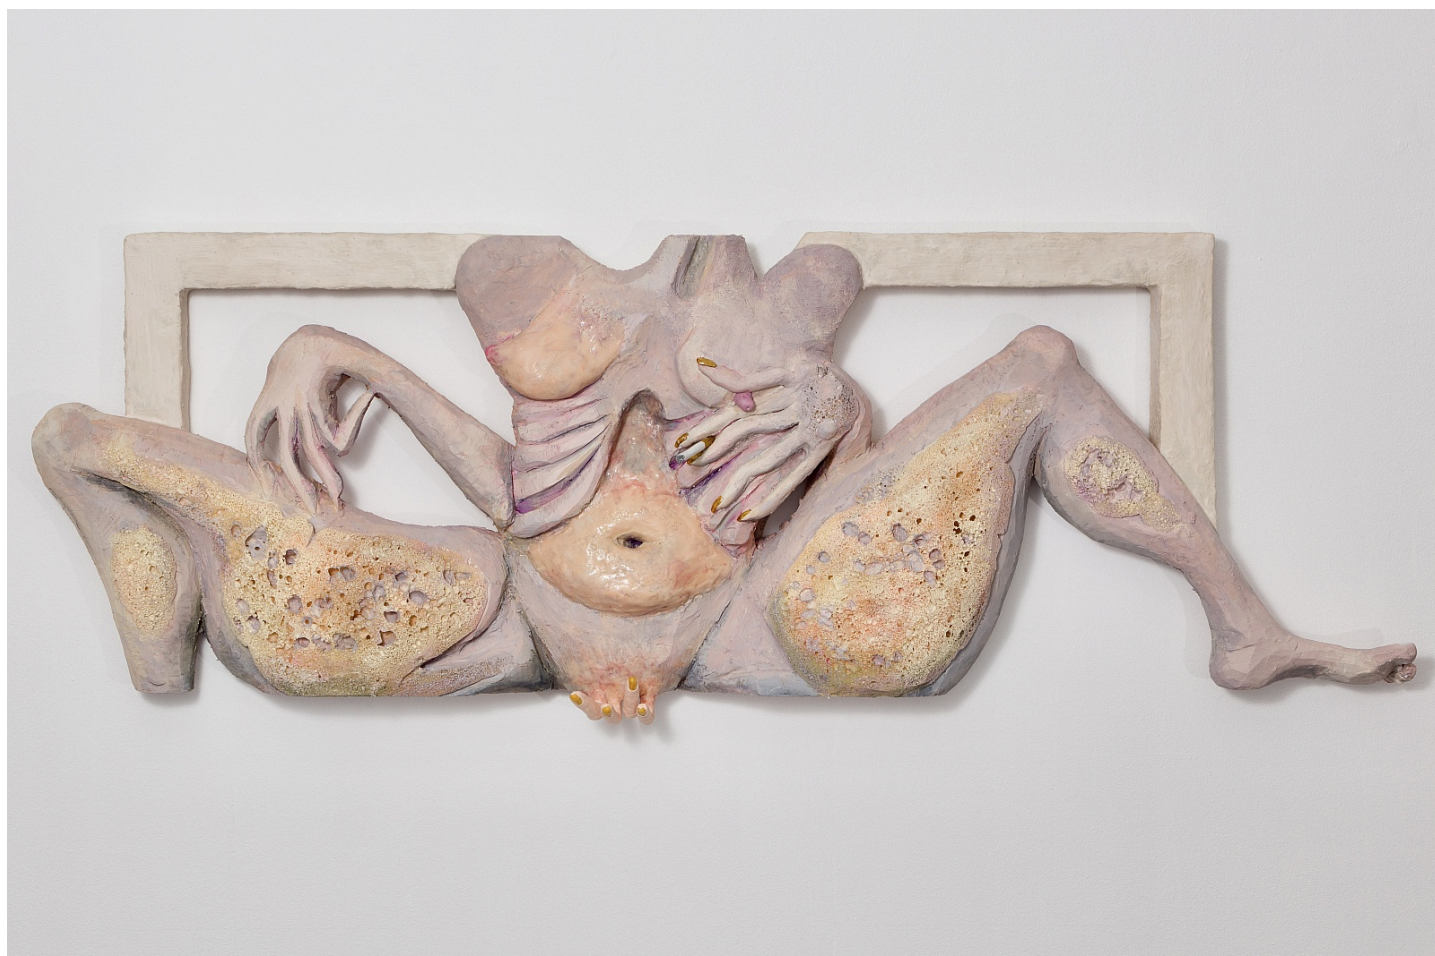

Nanna Starck
Turning into Guiltless Flesh, 2023
XPS-foam, resin, concrete, tree, paint & pigments
120h x 60w x 20d cm

GALLERI MARIA FRIIS

Nanna Starck

Outwardly Abjection, 2023

XPS-foam, expanding foam, epoxy, fimo, resin, silicone, concrete, tree, paint, shellack, nail extensions, pigments
180h x 65w x 20d cm