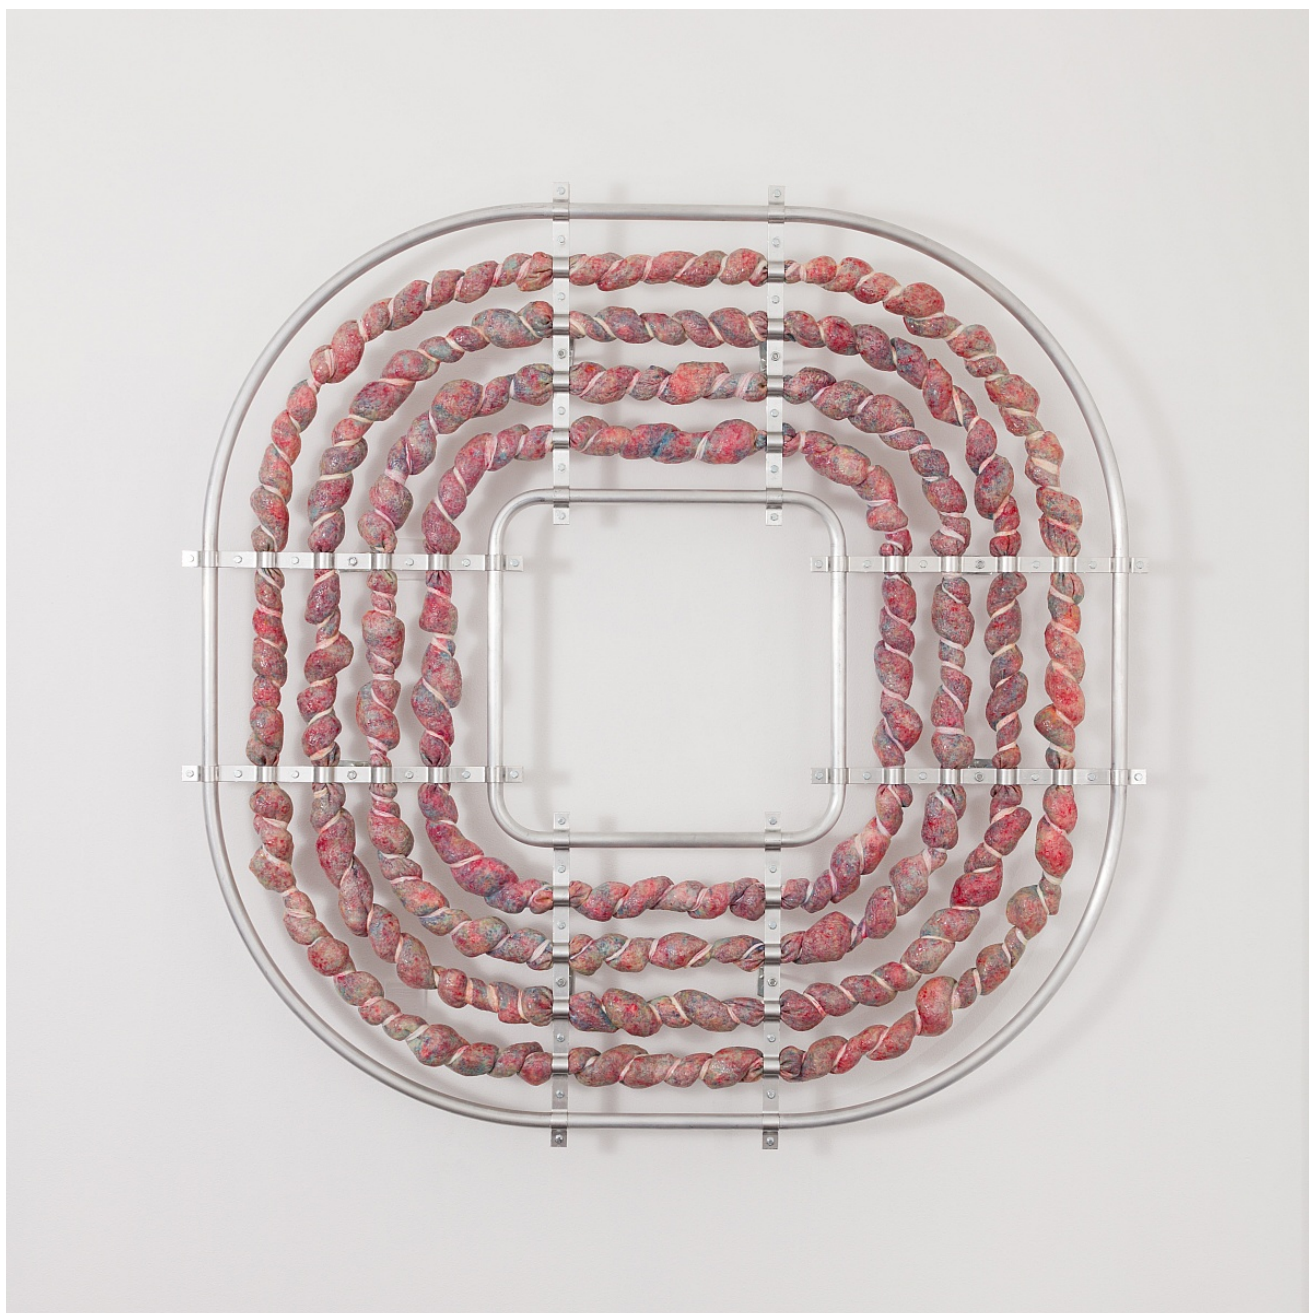

# GALLERI MARIA FRIIS

Marie Munk  
*Big Energy Link 3, 2022*  
Silicone, pigment, polyester fiber, nylon, steel, aluminium  
Ø148 cm