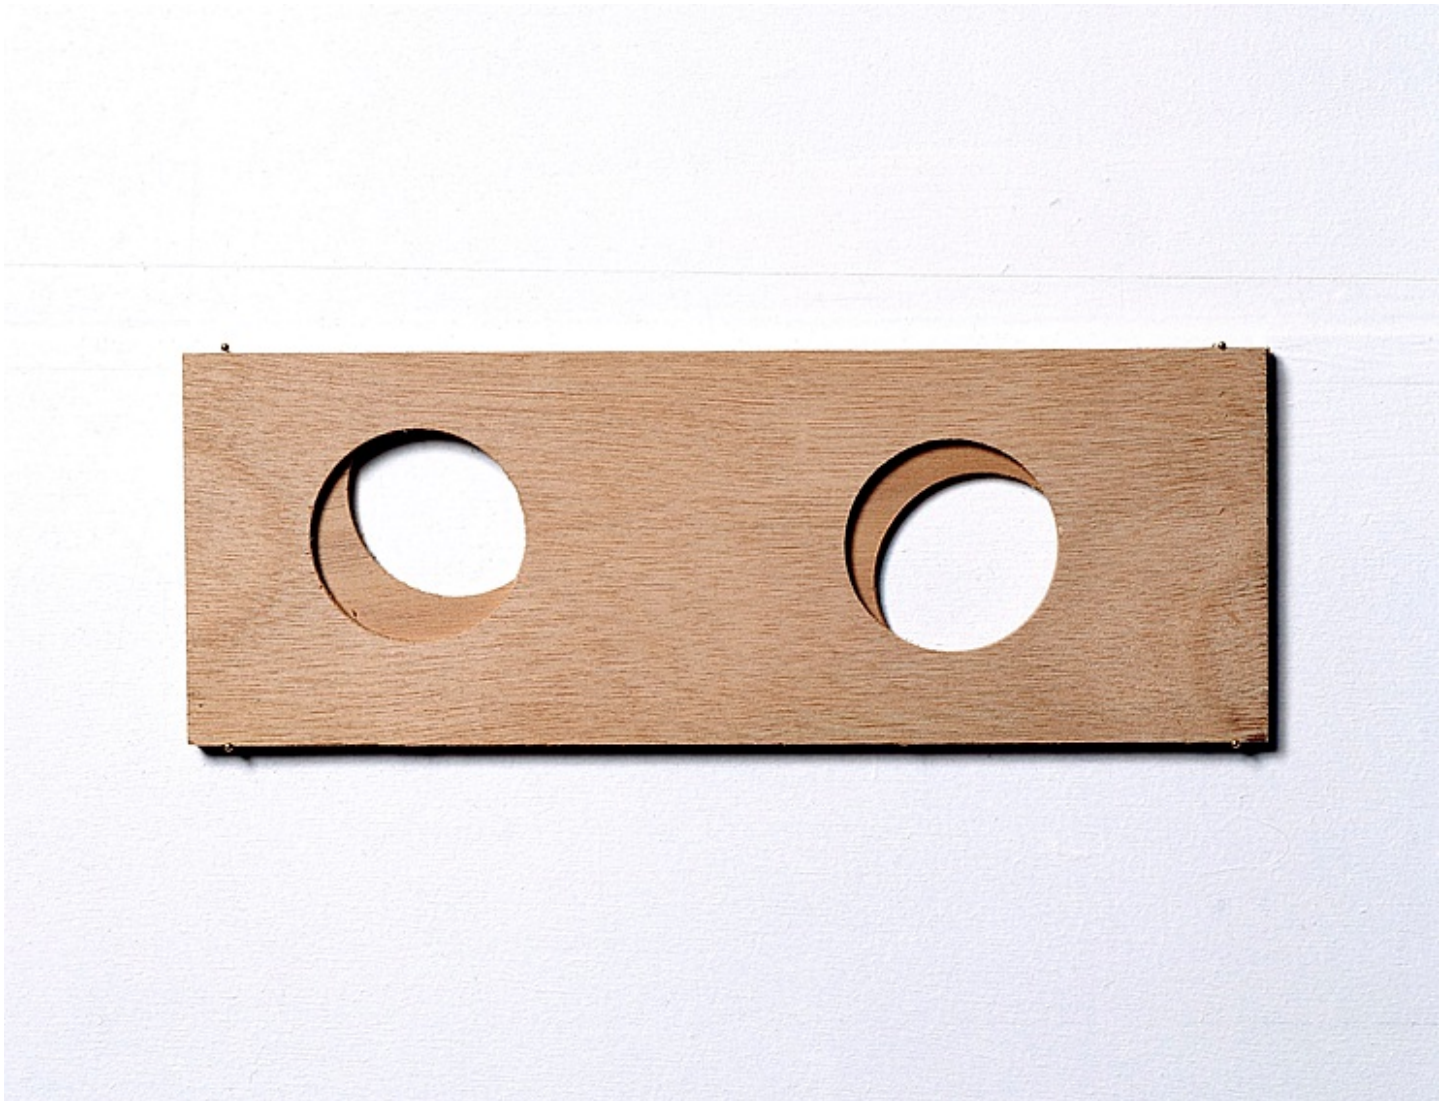

Jytte Høy
Untitled, 1997
Wood
24h x 11w cm

Exhibitions

Louisiana, Humlebæk (1997)

Fridericianum, Kassel (1998)