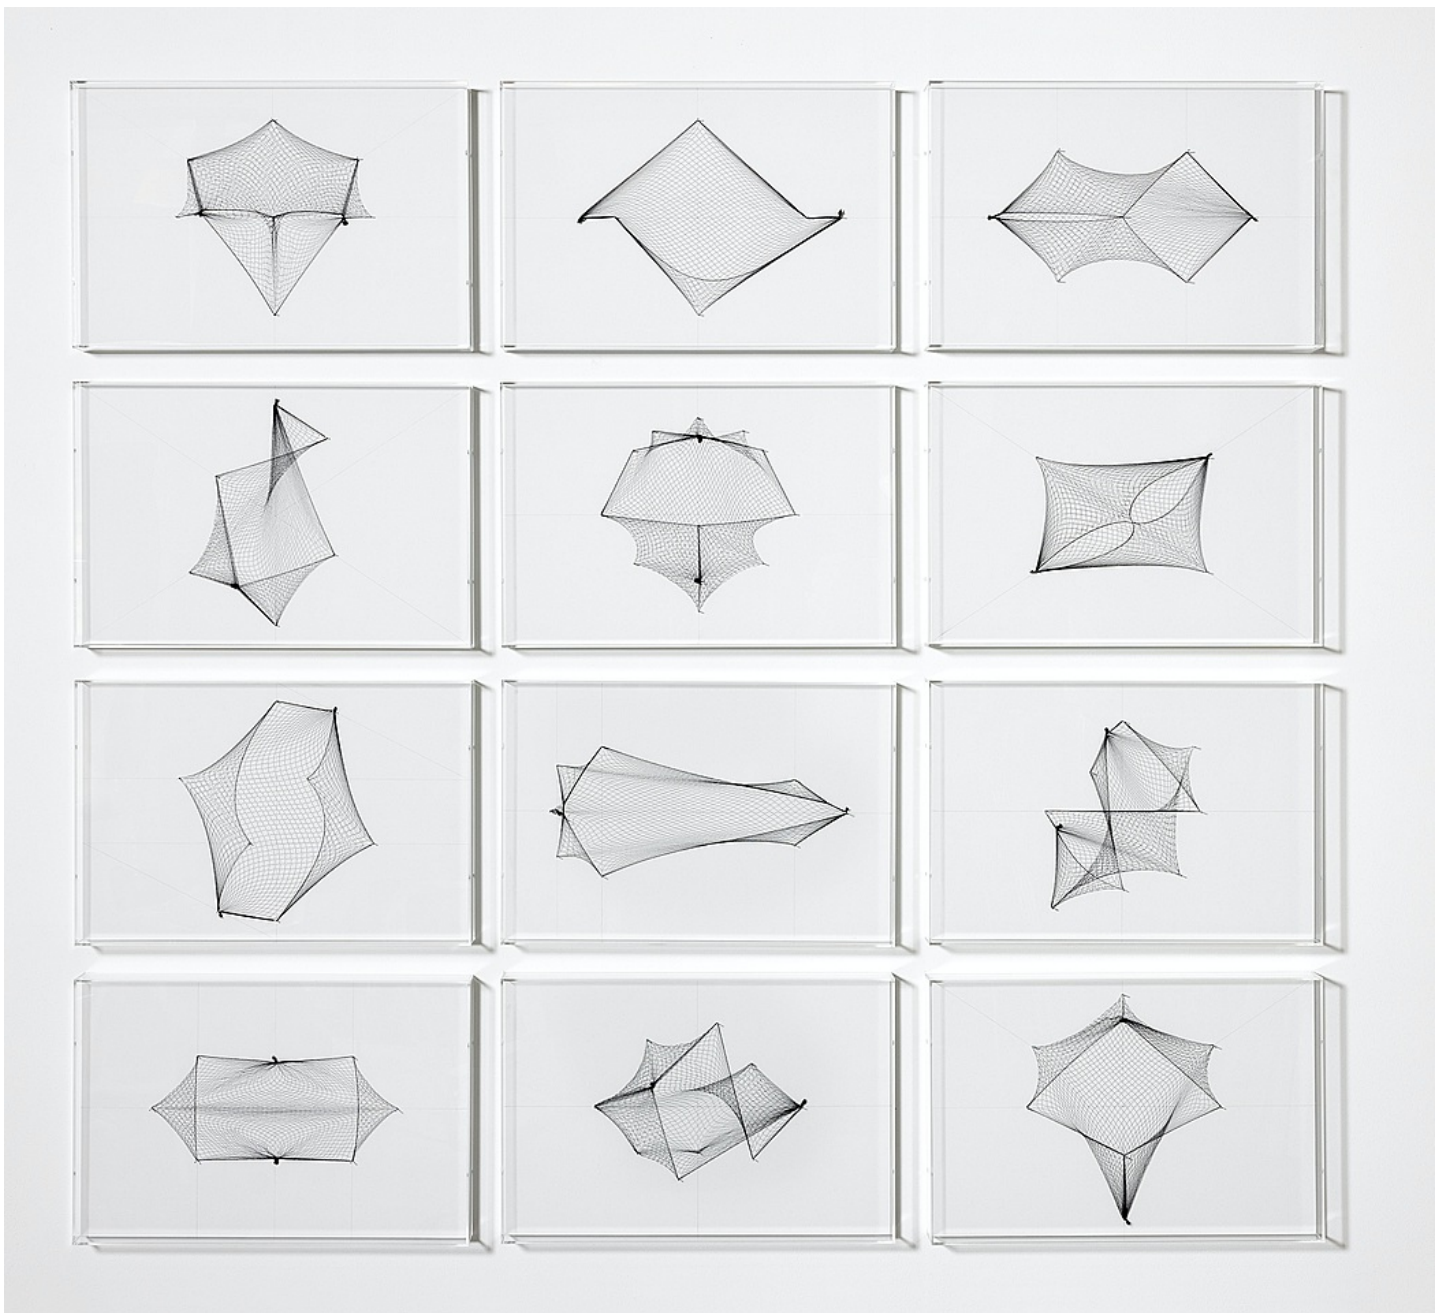

Jytte Høy

Gaudi's Metode #1, 2024

3 rows of faceted glass beads, nails, paper, pencil, framed in plexiglass
Framed: 60.80h x 40.80w x 5.50d cm

Jytte Høy

Hair Net Geometry, 2024

Hairnet, nails, pencil, paint, veneer, framed in a plexiglass frame
Framed: 60.80h x 40.80w x 5.50d cm

Jytte Høy

Hair Net Geometry, 2024

Hairnet, nails, pencil, paint, veneer, framed in a plexiglass frame
Framed: 60.80h x 40.80w x 5.50d cm

Jytte Høy

Gaudi's Metode #2, 2024

Real turquoises and pearls, nails, paper, pencil, framed in plexiglass
Framed: 60.80h x 40.80w x 5.50d cm

Jytte Høy

Hair Net Geometry, 2024

Hairnet, nails, pencil, paint, veneer, framed in a plexiglass frame
Framed: 60.80h x 40.80w x 5.50d cm

Jytte Høy
Untitled, 1997

Rubberband, drilled circle, nail, pencil, mounted on painted plywood and framed in plexiglass
Framed: 60.80h x 40.80w x 5.50d cm
Ed. 5 of 5 + 2 AP

Exhibitions

Louisiana, Humlebæk (1997)

Fridericianum, Kassel (1998)

Jytte Høy
Hung up to dry, 2023
Plastic, human hair
55h x 22w x 6d cm

Jytte Høy

Hair Net Geometry, 2024

Hairnet, nails, pencil, paint, veneer, framed in a plexiglass frame