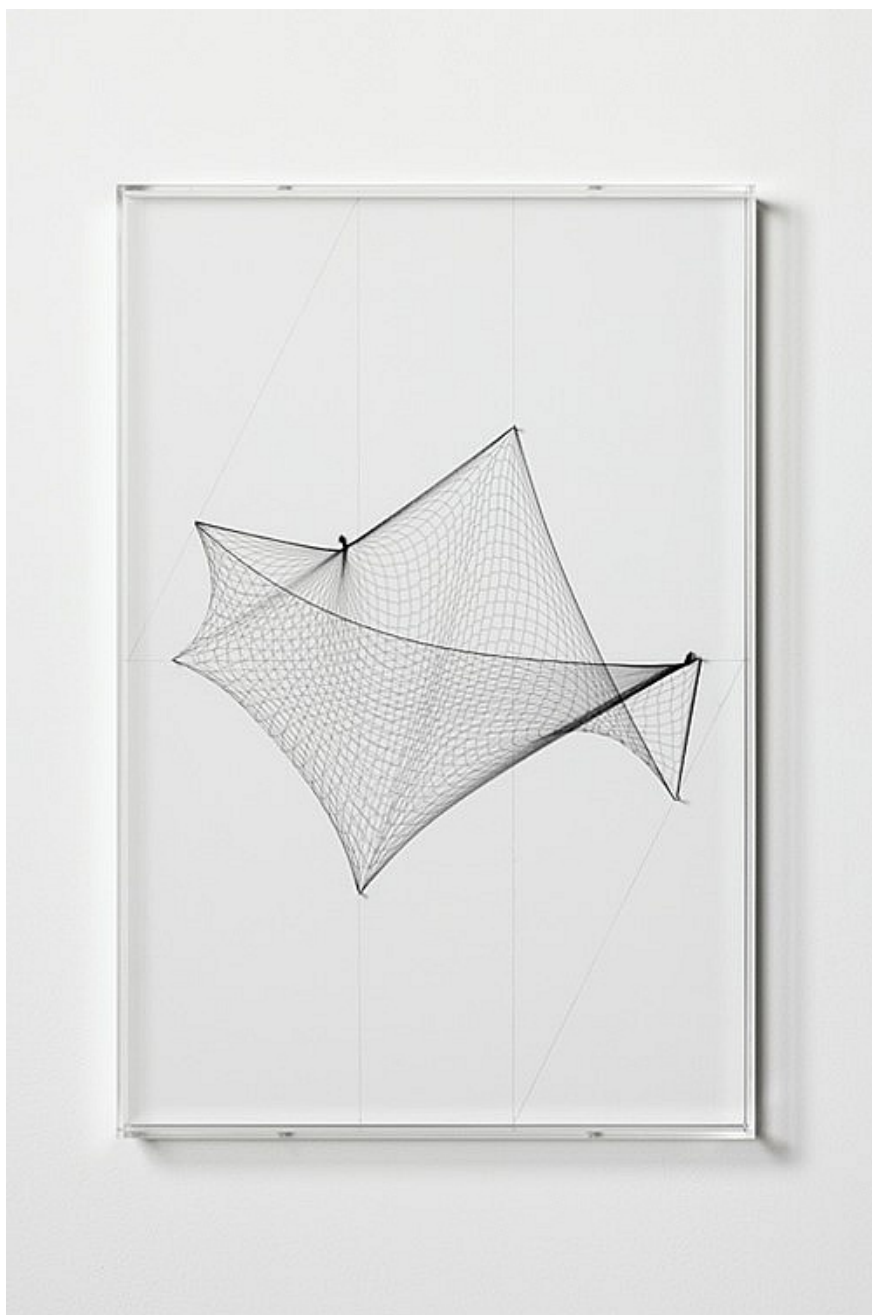

Jytte Høy

Gaudi's Metode #1, 2024

3 rows of faceted glass beads, nails, paper, pencil, framed in plexiglass
Framed: 60.80h x 40.80w x 5.50d cm

Jytte Høy

Hair Net Geometry, 2024

Hairnet, nails, pencil, paint, veneer, framed in a plexiglass frame
Framed: 60.80h x 40.80w x 5.50d cm

Jytte Høy

Hair Net Geometry, 2024

Hairnet, nails, pencil, paint, veneer, framed in a plexiglass frame
Framed: 60.80h x 40.80w x 5.50d cm

Jytte Høy

Gaudi's Metode #2, 2024

Real turquoises and pearls, nails, paper, pencil, framed in plexiglass
Framed: 60.80h x 40.80w x 5.50d cm

Jytte Høy

Hair Net Geometry, 2024

Hairnet, nails, pencil, paint, veneer, framed in a plexiglass frame
Framed: 60.80h x 40.80w x 5.50d cm

Jytte Høy
Untitled, 1997

Rubberband, drilled circle, nail, pencil, mounted on painted plywood and framed in plexiglass
Framed: 60.80h x 40.80w x 5.50d cm
Ed. 5 of 5 + 2 AP

Exhibitions

Louisiana, Humlebæk (1997)

Fridericianum, Kassel (1998)

Jytte Høy
Hung up to dry, 2023
Plastic, human hair
55h x 22w x 6d cm

Jytte Høy

Hair Net Geometry, 2024

Hairnet, nails, pencil, paint, veneer, framed in a plexiglass frame