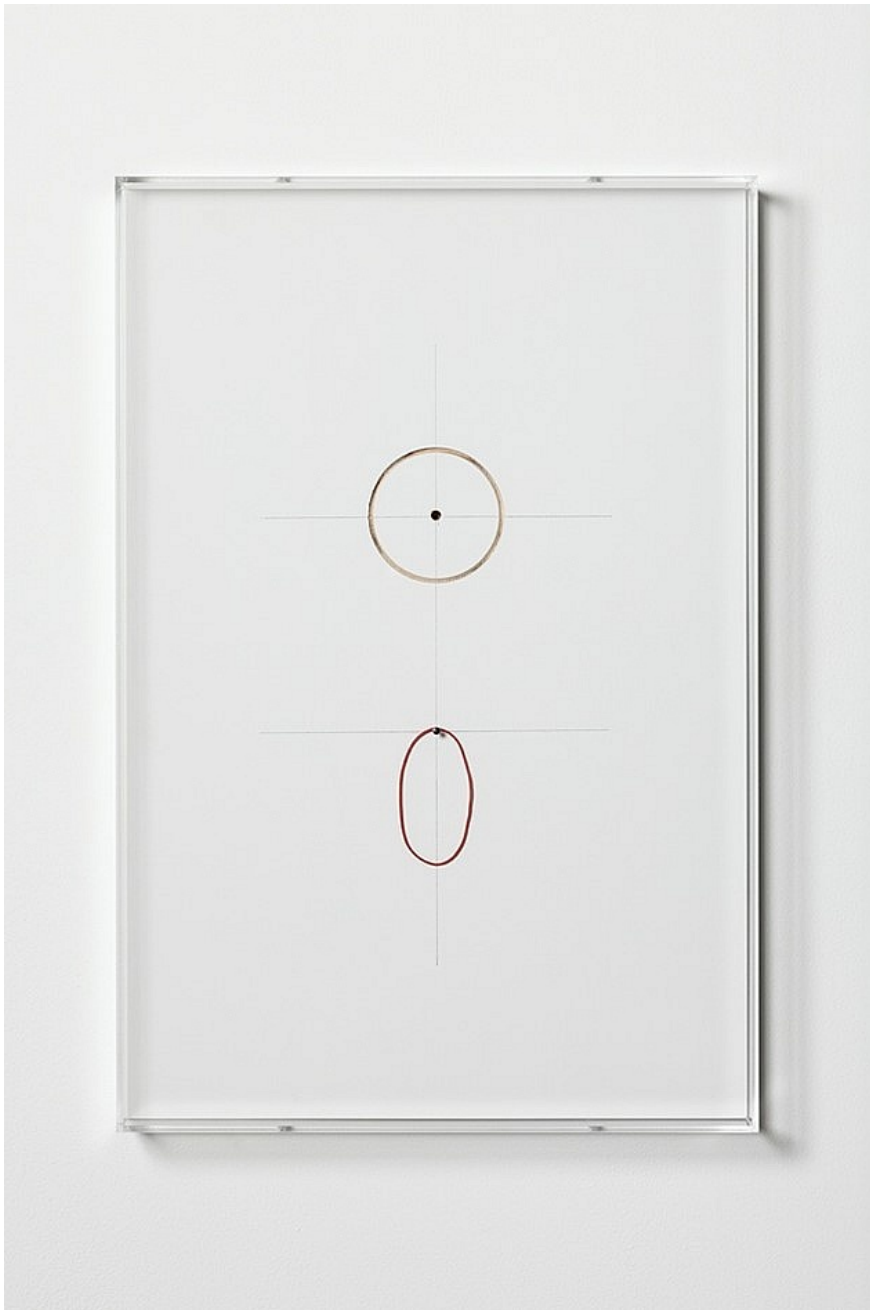

Jytte Høy

Gaudi's Metode #1, 2024

3 rows of faceted glass beads, nails, paper, pencil, framed in plexiglass
Framed: 60.80h x 40.80w x 5.50d cm

Jytte Høy

Hair Net Geometry, 2024

Hairnet, nails, pencil, paint, veneer, framed in a plexiglass frame
Framed: 60.80h x 40.80w x 5.50d cm

Jytte Høy

Hair Net Geometry, 2024

Hairnet, nails, pencil, paint, veneer, framed in a plexiglass frame
Framed: 60.80h x 40.80w x 5.50d cm

Jytte Høy

Gaudi's Metode #2, 2024

Real turquoises and pearls, nails, paper, pencil, framed in plexiglass
Framed: 60.80h x 40.80w x 5.50d cm

Jytte Høy

Hair Net Geometry, 2024

Hairnet, nails, pencil, paint, veneer, framed in a plexiglass frame
Framed: 60.80h x 40.80w x 5.50d cm

Jytte Høy
Untitled, 1997

Rubberband, drilled circle, nail, pencil, mounted on painted plywood and framed in plexiglass
Framed: 60.80h x 40.80w x 5.50d cm
Ed. 5 of 5 + 2 AP

Exhibitions

Louisiana, Humlebæk (1997)

Fridericianum, Kassel (1998)

Jytte Høy
Hung up to dry, 2023
Plastic, human hair
55h x 22w x 6d cm

Jytte Høy

Hair Net Geometry, 2024

Hairnet, nails, pencil, paint, veneer, framed in a plexiglass frame