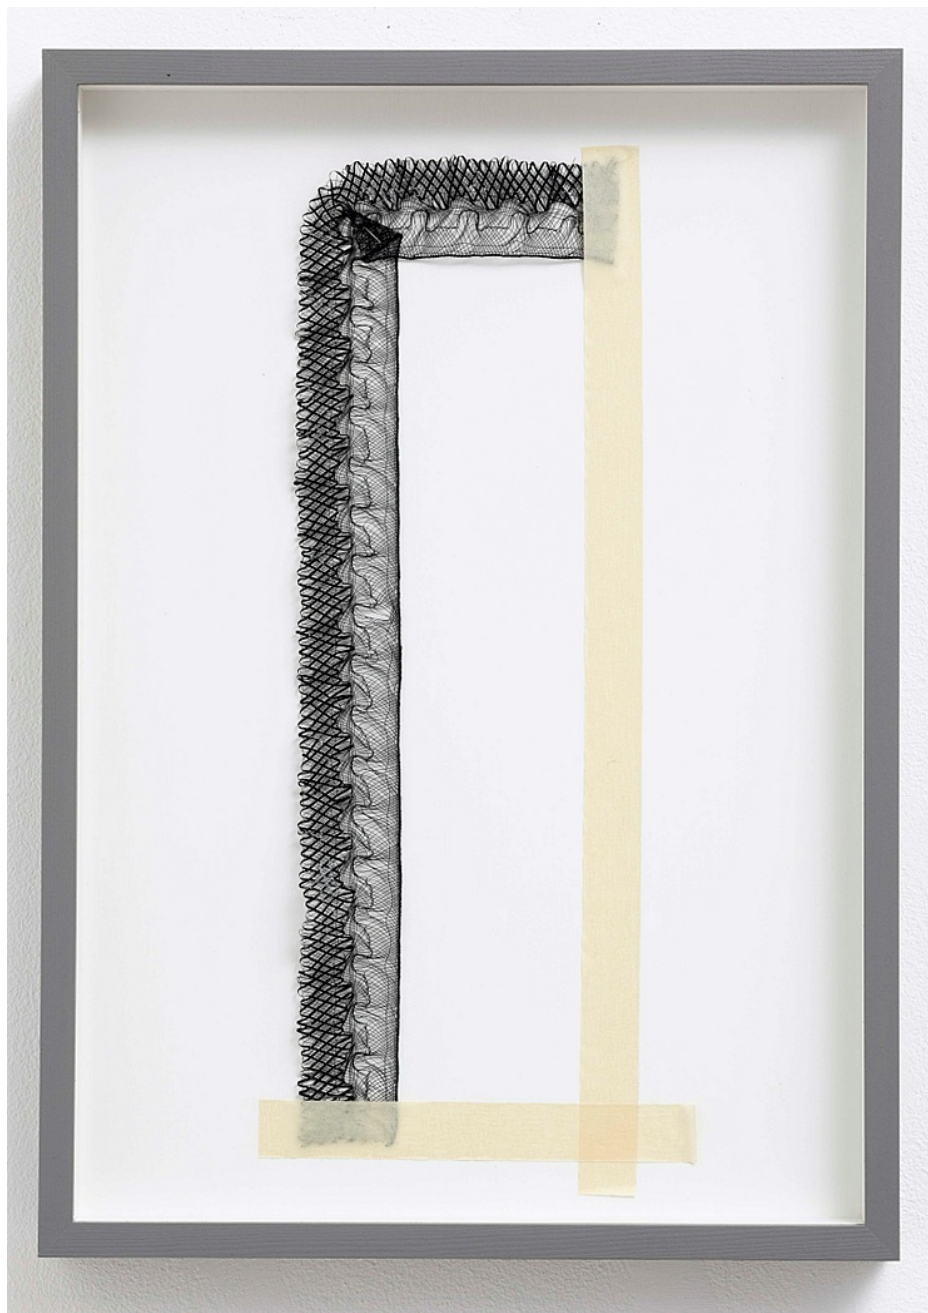

Jytte Høy
Something closer than small, 2023
Mixed media
110h x 20w x 33d cm

Jytte Høy
Untitled, 1997
Lightbulb, metal, pencil
30h x 45w x 7d cm
Ed. 1 of 5 + 1 AP

Exhibitions

Louisiana, Humlebæk (1997)

Fridericianum, Kassel (1998)

Jytte Høy
Untitled, 1997

Plastic lace, tape, mounted on painted plywood, wooden frame w. museum glass
Framed: 52h x 37w x 5d cm

Exhibitions

Louisiana, Humlebæk (1997)

Fridericianum, Kassel (1998)

Jytte Høy
Untitled, 1997