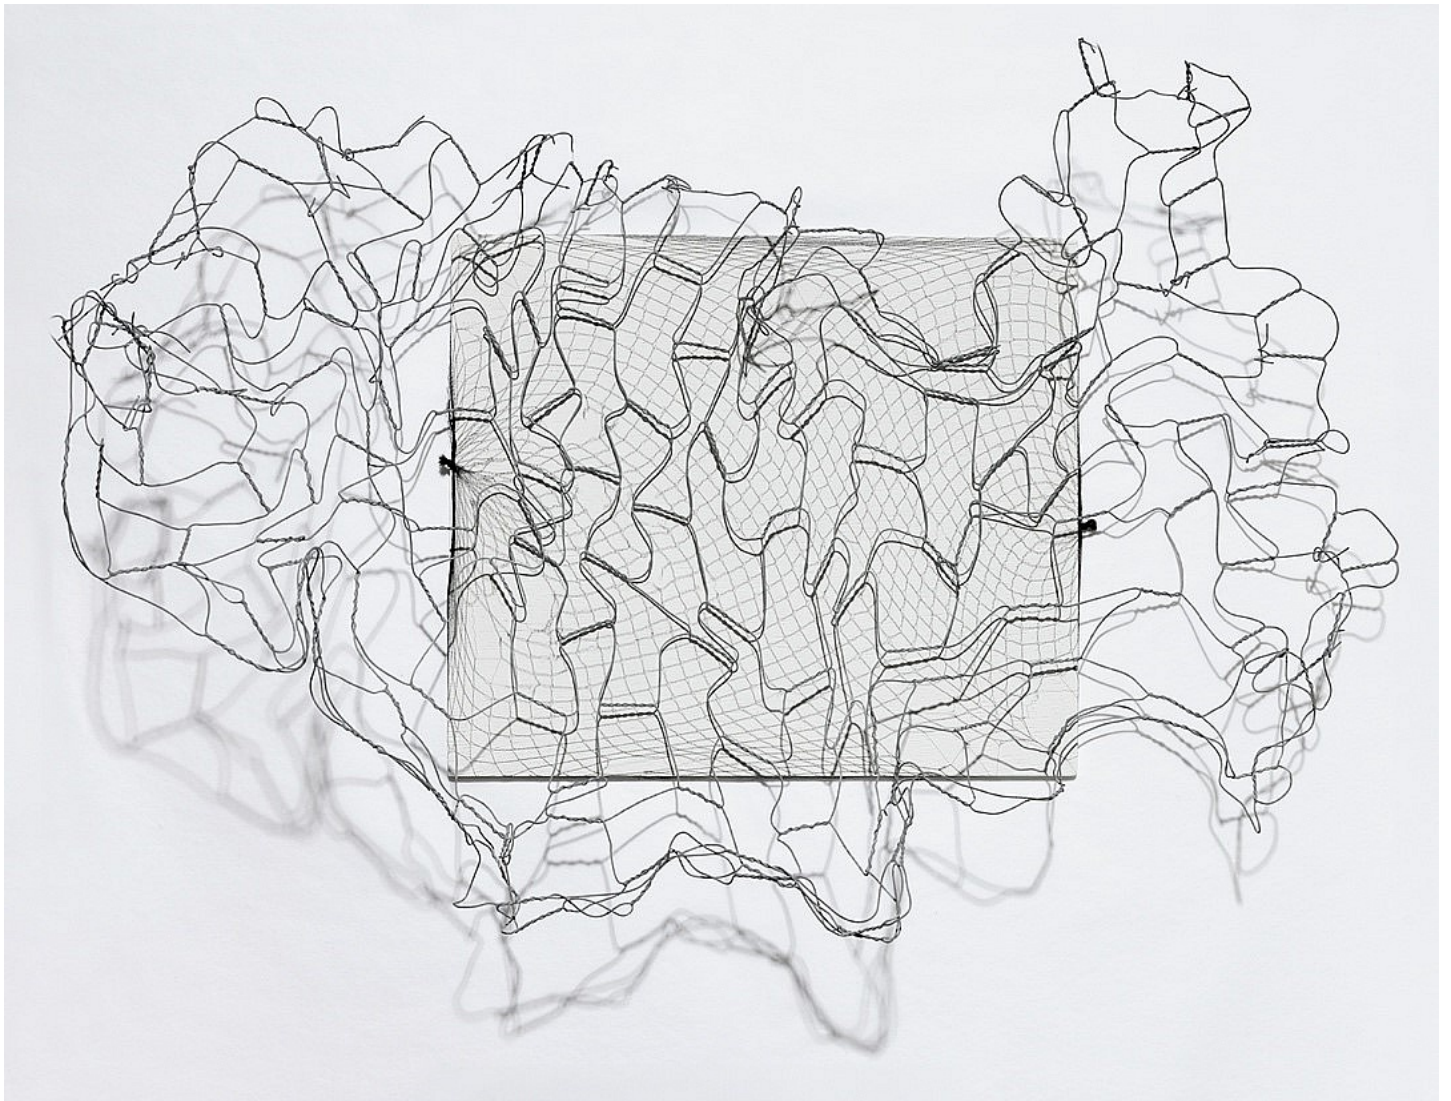

Jytte Høy
Pinched and Torn, 2024
Mdf, paint, hairnet, metal mesh
40h x 56w x 20d cm