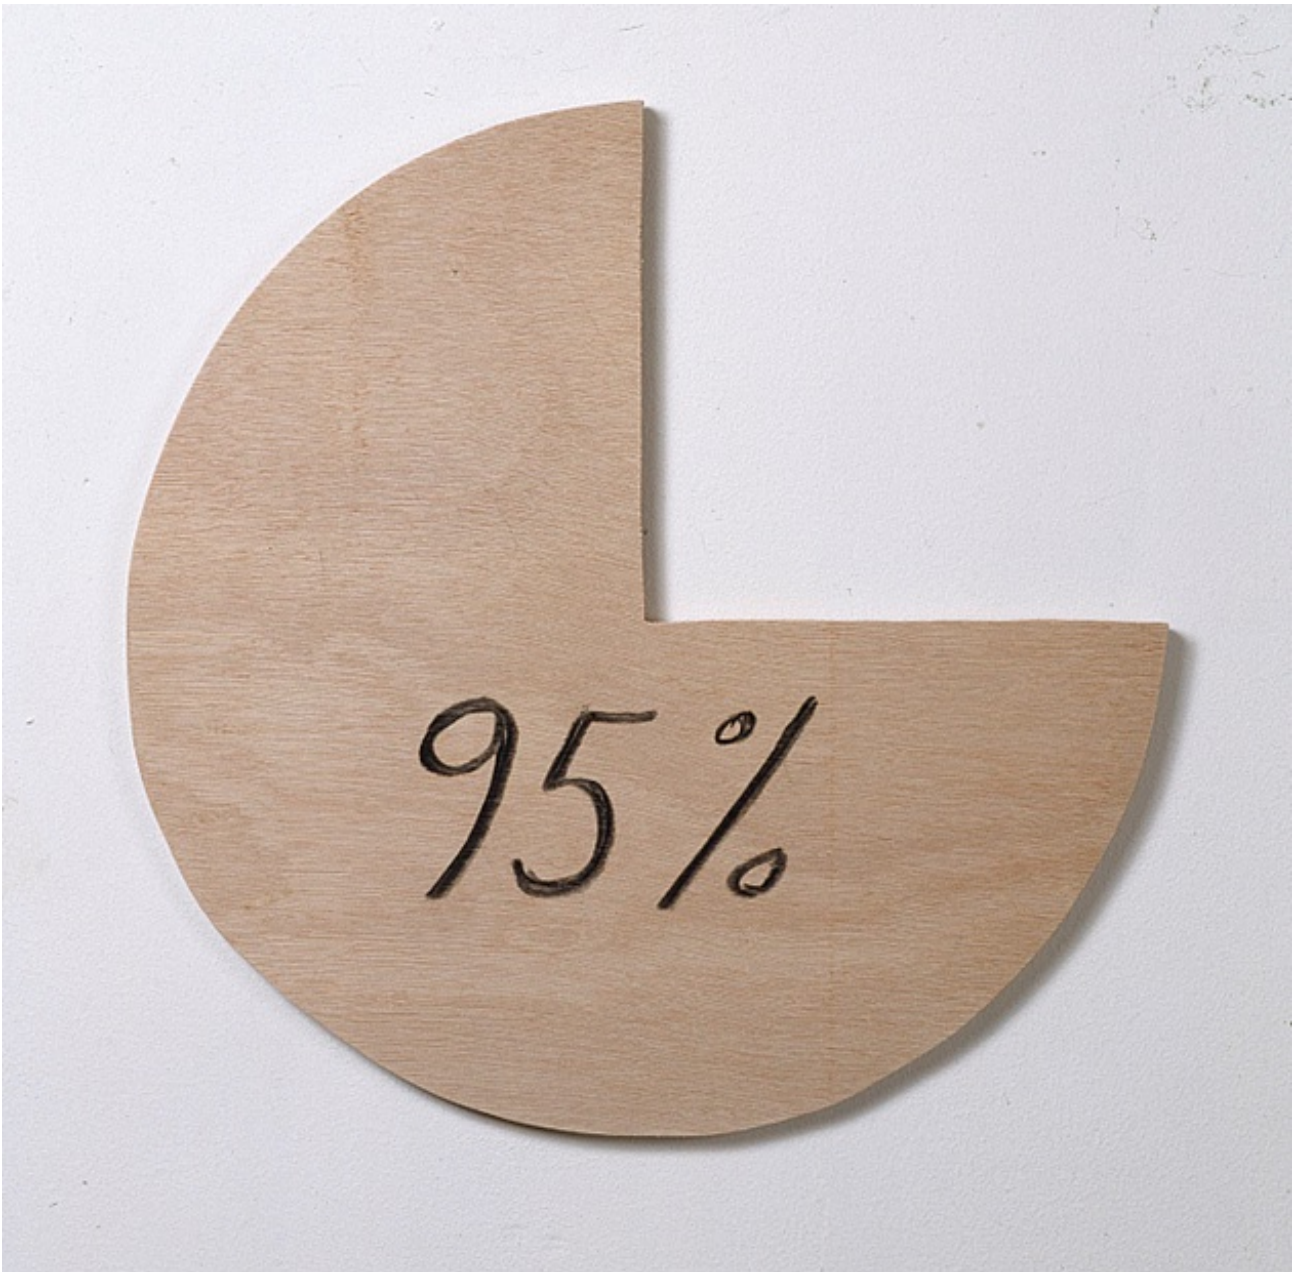

Jytte Høy

Big Brother, 1997

Telescope mirror, wire, metal, wood

25h x 9.50w x 6.50d cm

Sold as series of 3 or 5

Exhibitions

Louisiana, Humlebæk (1997)

Fridericianum, Kassel (1998)