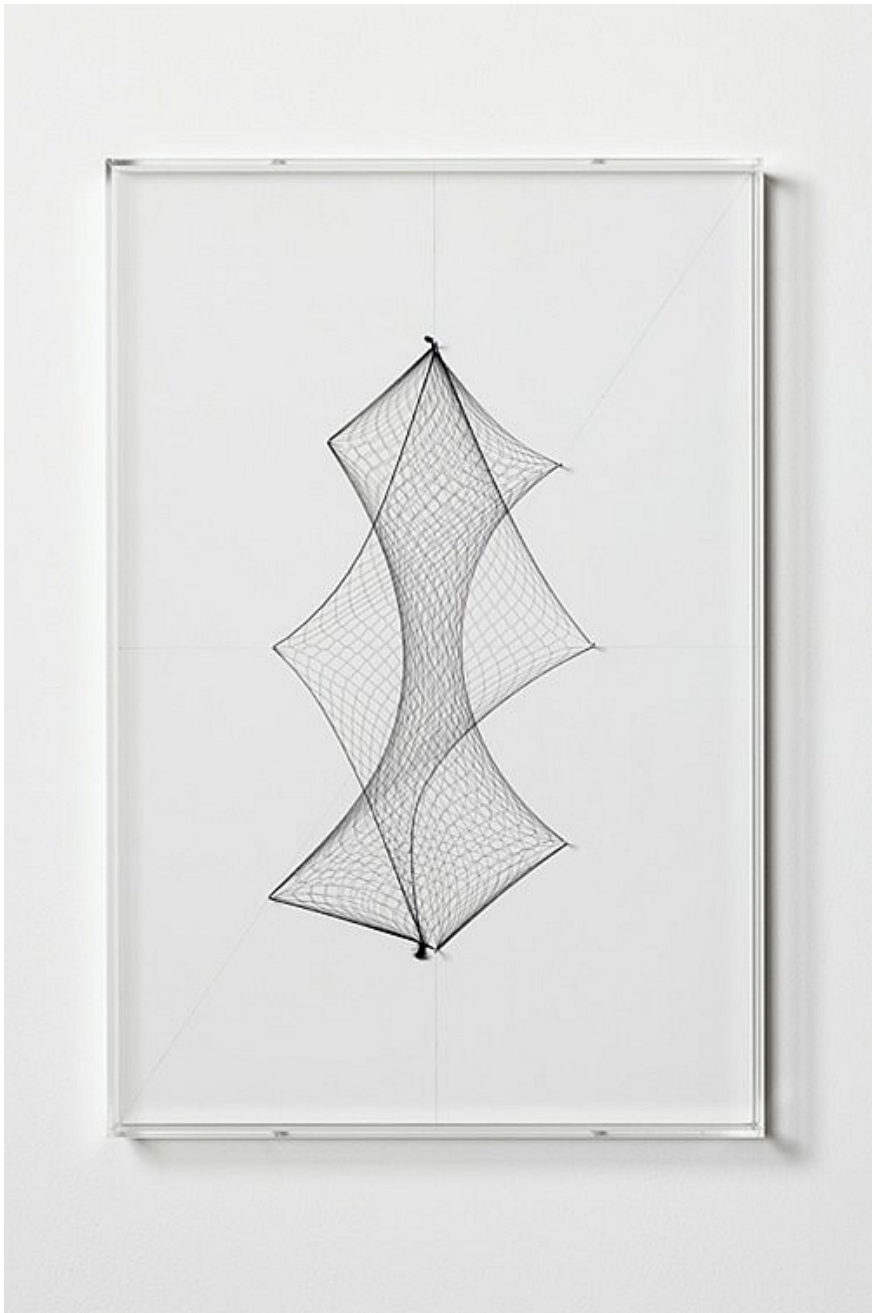

Jytte Høy

Gaudi's Metode #1, 2024

3 rows of faceted glass beads, nails, paper, pencil, framed in plexiglass
Framed: 60.80h x 40.80w x 5.50d cm

Jytte Høy

Hair Net Geometry, 2024

Hairnet, nails, pencil, paint, veneer, framed in a plexiglass frame
Framed: 60.80h x 40.80w x 5.50d cm

Jytte Høy

Hair Net Geometry, 2024

Hairnet, nails, pencil, paint, veneer, framed in a plexiglass frame
Framed: 60.80h x 40.80w x 5.50d cm

Jytte Høy

Gaudi's Metode #2, 2024

Real turquoises and pearls, nails, paper, pencil, framed in plexiglass
Framed: 60.80h x 40.80w x 5.50d cm

Jytte Høy

Hair Net Geometry, 2024

Hairnet, nails, pencil, paint, veneer, framed in a plexiglass frame
Framed: 60.80h x 40.80w x 5.50d cm

Jytte Høy
Untitled, 1997

Rubberband, drilled circle, nail, pencil, mounted on painted plywood and framed in plexiglass
Framed: 60.80h x 40.80w x 5.50d cm
Ed. 5 of 5 + 2 AP

Exhibitions

Louisiana, Humlebæk (1997)

Fridericianum, Kassel (1998)

Jytte Høy
Hung up to dry, 2023
Plastic, human hair
55h x 22w x 6d cm

Jytte Høy

Hair Net Geometry, 2024

Hairnet, nails, pencil, paint, veneer, framed in a plexiglass frame