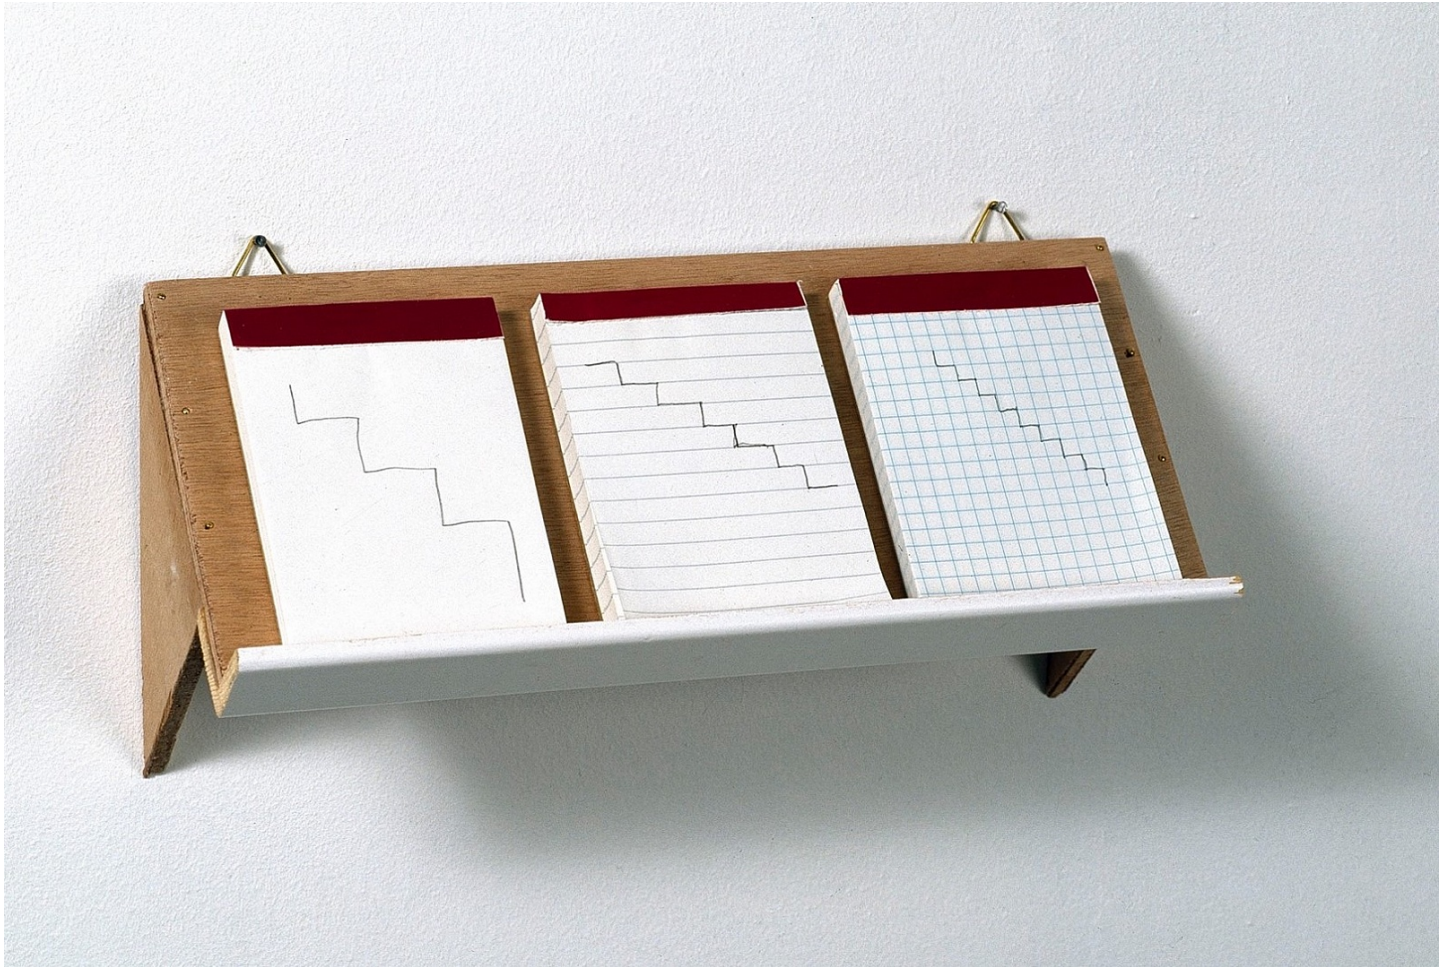

Jytte Høy
Untitled, 1997
Wooden shelf, writing pads
14.50h x 28w x 11d cm

Exhibitions

Louisiana, Humlebæk (1997)

Fridericianum, Kassel (1998)